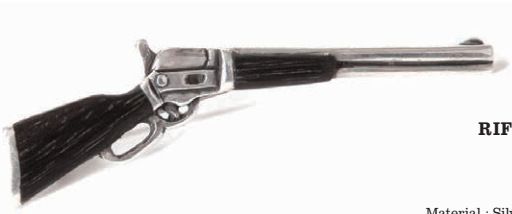

Material : Silver
Size : 16 / 18 / 20 / 22 / 24
Price : ¥22,000+tax

D-UNION RING

Material : Silver
Size : 17 / 19 / 21 / 23
Price : ¥22,000+tax

D-UNION "PINKY" RING

Material : Silver
Size : 9 / 11 / 13 / 15
Price : ¥20,000+tax

ID BRACELET

Material : Silver
Size : S / M / L
Price : ¥30,000+tax

RIFLE SILVER PINS

Material : Silver , Ebony Price : ¥6,500+tax

HORN SILVER PINS

Material : Silver Price : ¥4,500+tax

KEYHOLE PIERCE

Material : Silver Color : Black
Price : ¥5,800+tax